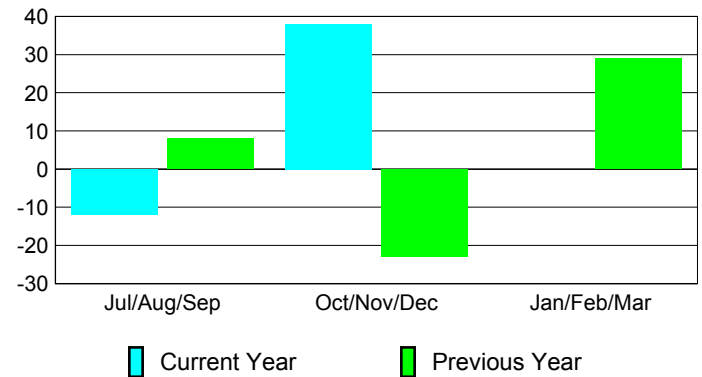

Gender Comparison 2012-2013

Jan/Feb/Mar

Male

Female