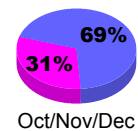

Gender Comparison 2012-2013

Jan/Feb/Mar

Male

Female