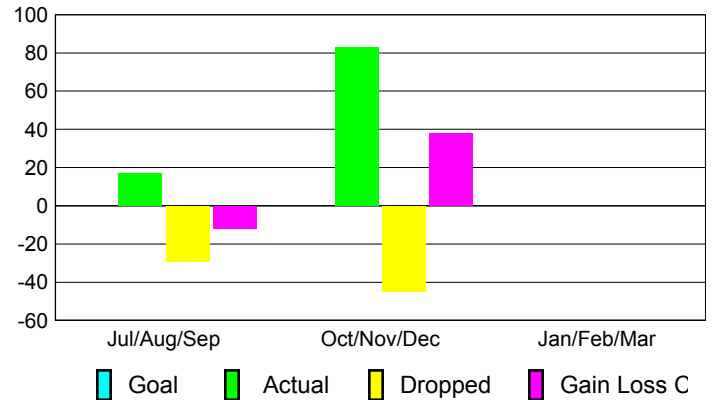

### YTD Status Quo Clubs 2012-2013

Status Quo Clubs Compared to Status Quo Members

## MEMBERSHIP

**Membership Results**  
2012-2013

**Membership**  
2011-2012

Month	Net Memb Goal	Actual New Memb	Actual Dropped Memb	Gain/Loss of Memb	Gain/Loss of Memb
Jul/Aug/Sep		17	-29	-12	8
Oct/Nov/Dec		83	-45	38	-23
Jan/Feb/Mar					29
<b>Totals</b>		<b>100</b>	<b>-74</b>	<b>26</b>	<b>14</b>

### Membership Results 2012-2013

Goal, New, Dropped, Gain/Loss

### Comparison of Membership Gain/Loss

Current Year Compared to the Previous Year