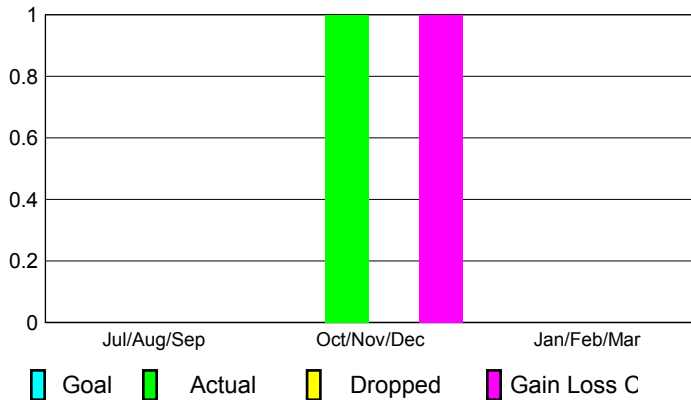

## CLUBS

**Club Results**  
2012-2013

**Clubs**  
2011-2012

Month	New Club Goal	Actual New Clubs	Actual Dropped Clubs	Gain/Loss of Clubs	Gain/Loss of Clubs
Jul/Aug/Sep		0	0	0	0
Oct/Nov/Dec		1	0	1	0
Jan/Feb/Mar					0
<b>Totals</b>		<b>1</b>	<b>0</b>	<b>1</b>	<b>0</b>

### Club Results 2012-2013

Goal, New, Dropped, Gain/Loss