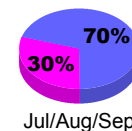

Gender Comparison 2012-2013

Jan/Feb/Mar

Male

Female